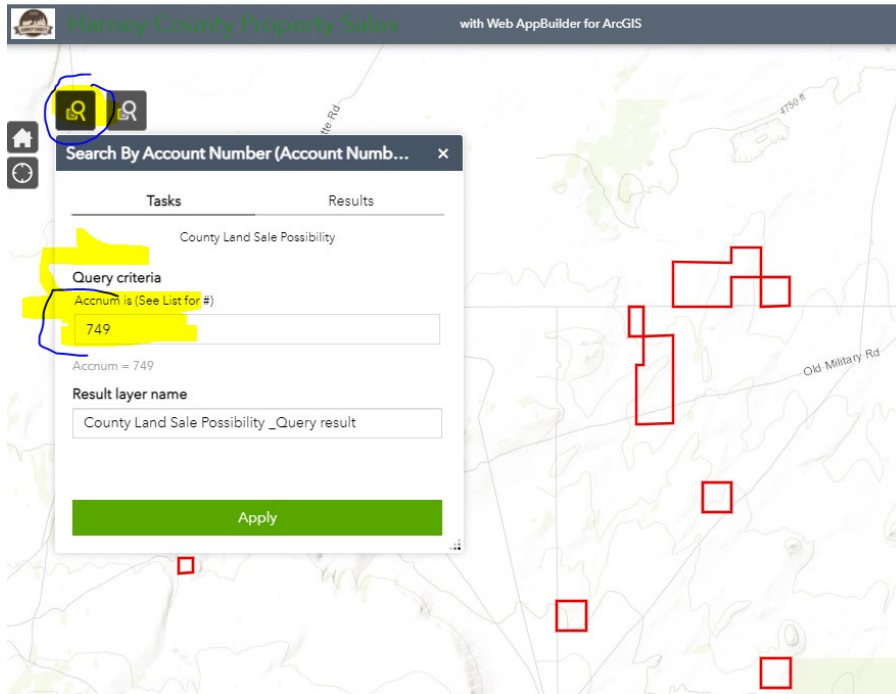

Click: [Application to Bring County Owned Land to Auction](#)

Click to [View the Land Sale Policy](#)

View Current Land Sale List [Harney County Land Sale List](#)

View Land Sale Online Map <https://arcg.is/11TOub>

View Current List of Possible Available County Lands

Search map for locations of Possible Available County Lands by entering the Account Number.

View County Parcel, after entering the parcel account number hit reply. Map will zoom to parcel and give you the option to view additional information about the parcel, e.g., "Real Market Value". [Parcel Look up Link](#)

Click the layer list and view additional layers and information